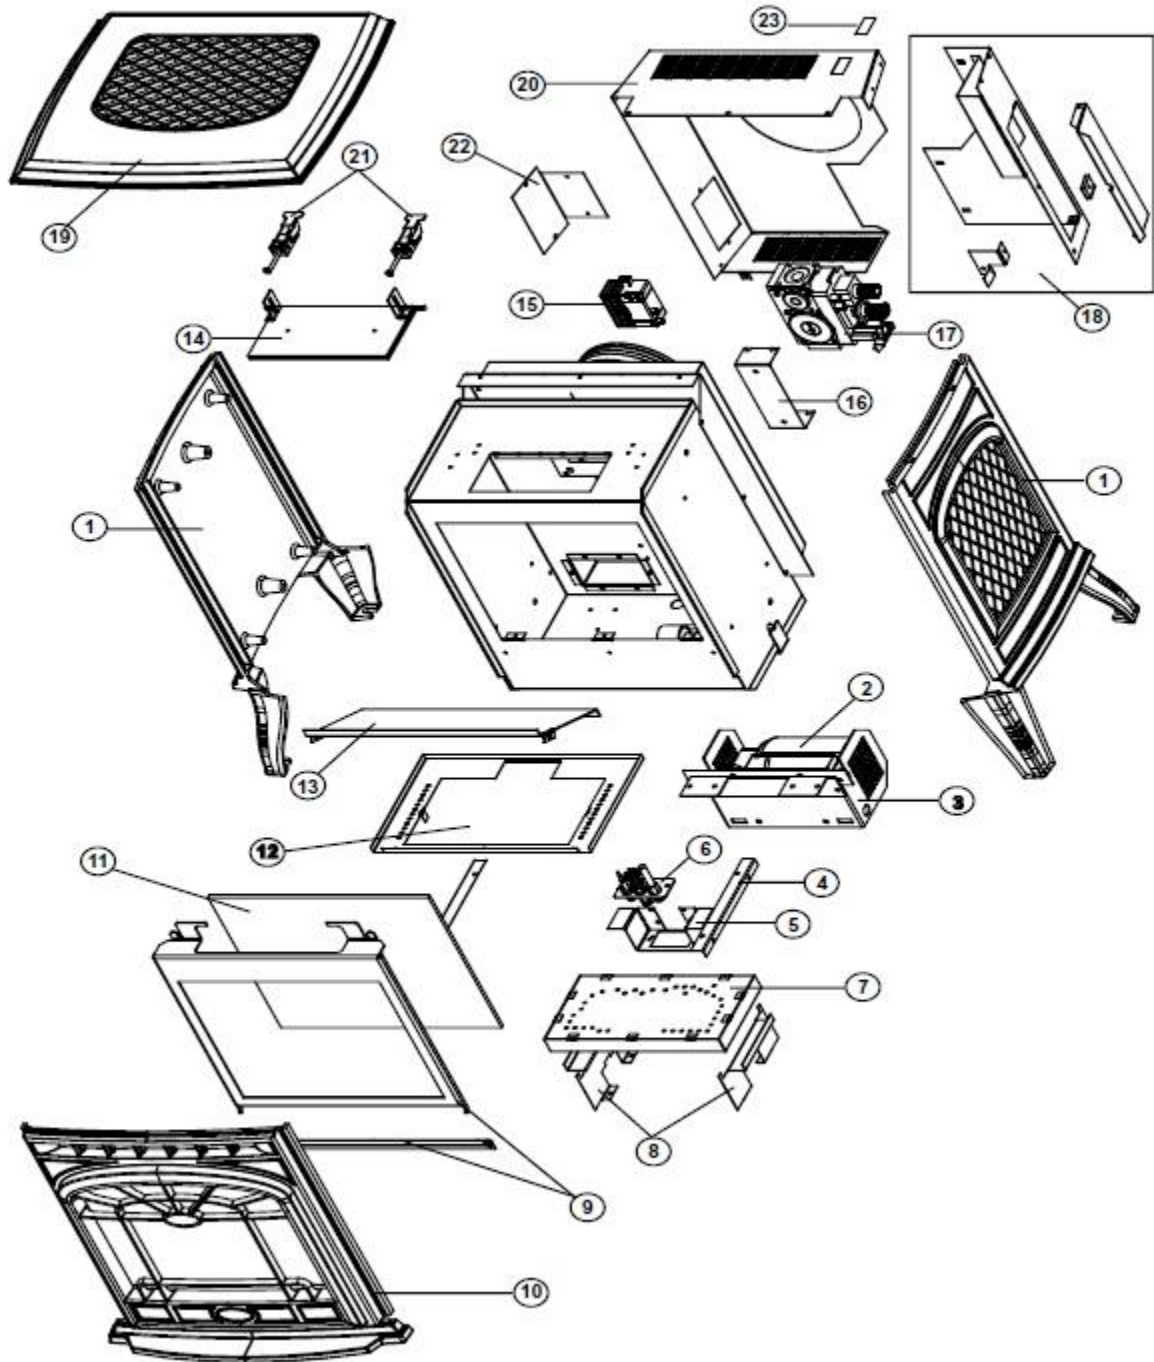

Quadra-Fire Garnet

<u>Part Number</u>	<u>DESCRIPTION</u>
844-9370	Blower Assembly with Speed Control (Thermostat capability)
812-3760	Manual Thermostat
811-0520	Programmable Thermostat
841-0960	Remote Control, Smart Stat
841-0970	Remote Control, Smart Batt
842-4980	Log Set, 3 piece, complete
842-0370	Speed Control (Rheostat)
812-1560	Snap Disc for Blower
812-3821	Magnet Latch
220-0640	Door Latch
842-0320	On/Off (Rocker) Switch
844-9550	Slim-Line Wall Thimble
844-9580	Burner Kit
GLA-TP	Glass Assembly with Frame

EXPLODED VIEW SCHEMATIC

<u>Number</u>	<u>Description</u>	<u>Number</u>	<u>Description</u>
1	Cast Sides - Left or Right	13	Baffle
2	Blower (Fan) Motor	14	Pressure Relief Assembly
3	Blower Housing	15	Ignition Module
4	(2) Log Pan Supports	16	Valve Bracket
5	Pilot Bracket	17	Valve
6	Pilot Assembly	18	Valve Cover & Access Door
7	Burner	19	Cast Stove Top
8	(2) Burner Supports	20	Back Shield
9	Glass Frame	21	(2) Door Latches
10	Face	22	Ignition Module Bracket
11	Glass	23	On/Off Switch
12	Log Pan		